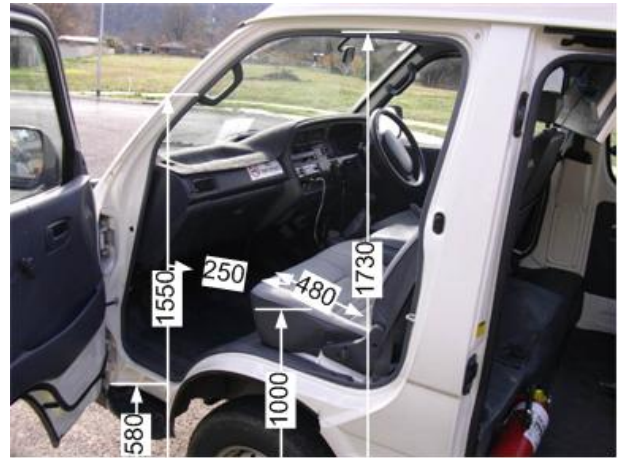

Operation:

Alpine Valley Tours offer customised tours through the local region specialising in winery, brewery and country pub tours. All tours are completed in their Toyota Commuter Van that has 13 passenger seats. Whilst the vehicle itself has no wheelchair hoist, the operators are happy to negotiate individual needs and where these can be accommodated will assist. They are also registered to recognise the Companion Card. Once a tour has been arranged and booked, Alpine Valley Tours will pick and drop off to accommodation.

Alpine Valley Tours Pty Ltd

Vehicle layout:

The diagrams below show space available in the vehicle. Speak to the tour operators to discuss individual need.

Picture 1: Tour bus

Picture2: Front seat

Picture 3 & 4: Inside rear cabin